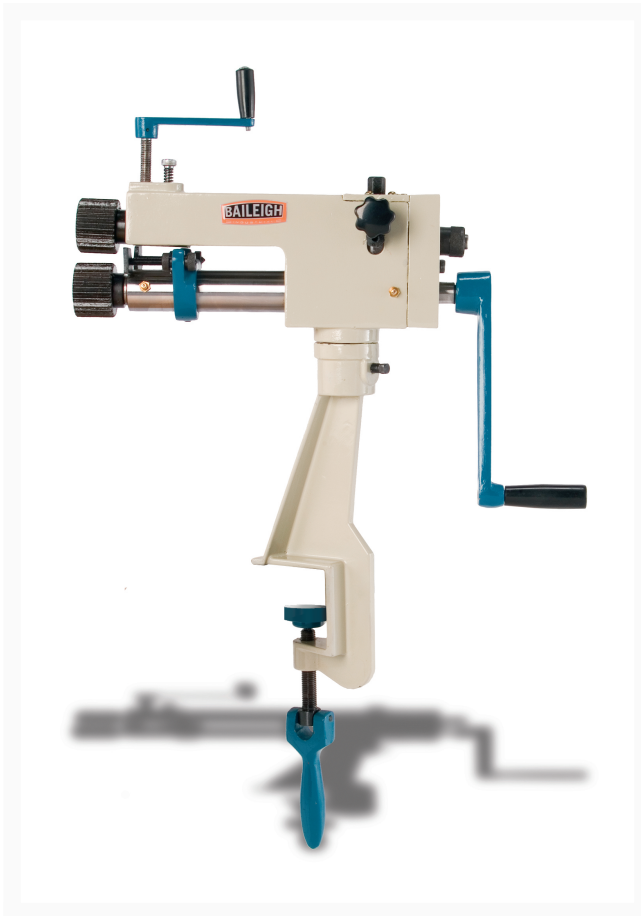

Bead Roller - BR-22

Product Images

Short Description

Additional Information

Stock Number	BA9-1000936
Input Power	Manual
Mild Steel Capacity (Gauge)	22.0000
Model Number	BR-22
Prop 65	Cancer and Reproductive Harm
Shipping Dimensions (L x W x H) (In.)	19x18x7
Throat Depth (In.)	7"
Warranty	1 Year
Weight (Lbs.)	51
Gross Weight	52.0