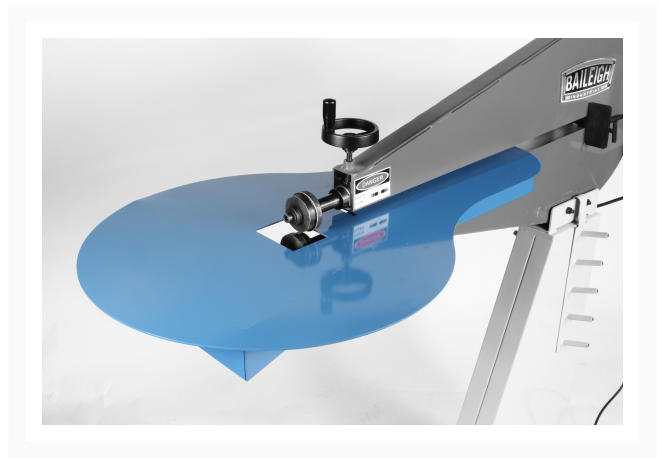

# Adjustable Height Bead Roller Table | BR18E

## Product Images

---