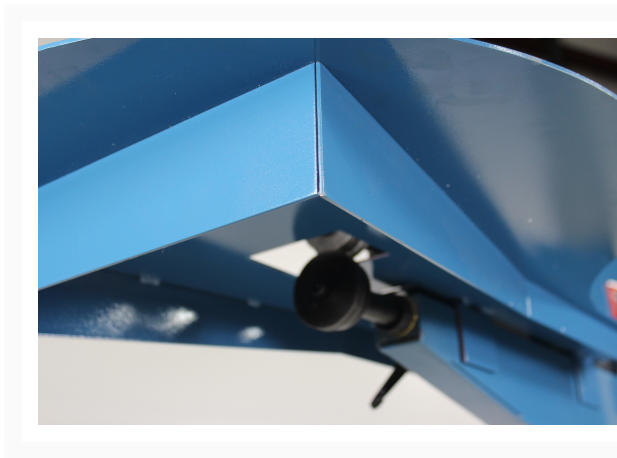

Adjustable Height Bead Roller Table | BR18E

Product Images

Short Description

Additional Information

Stock Number	BA9-1010009
Model Number	BR18E-WORK TABLE
Prop 65	Cancer and Reproductive Harm
Warranty	No value
Gross Weight	42.0