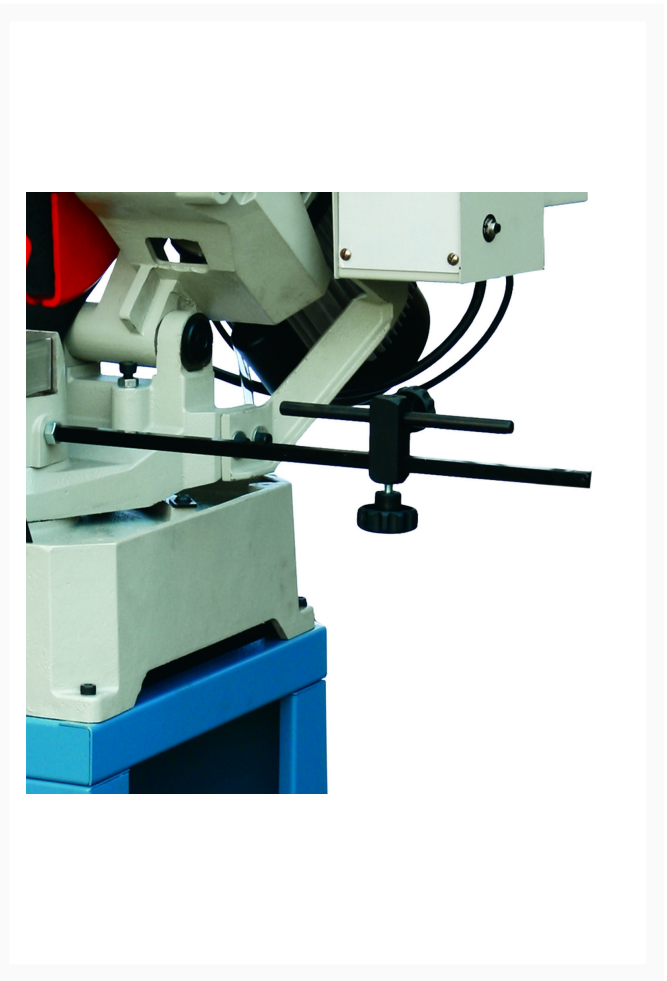

# Manual Cold Saw | CS-250EU

## Product Images

---

## Additional Information

---

Stock Number	BA9-1002426
Model Number	CS-250EU
Motor (HP)	1
Prop 65	Cancer and Reproductive Harm
Solid Round at 45 Degrees (In.)	1.2"
Solid Round at 90 Degrees (In.)	1.2"
Style (Type)	Single Action with Cam Lock
Tubing Rectangle at 45 Degrees (In.)	2.4" x 2"
Tubing Rectangle at 90 Degrees (In.)	2.5" x 2"
Tubing Round at 45 Degrees (In.)	2.5"
Tubing Square at 45 Degrees (In.)	2.1" x 2.1"
Tubing Square at 90 Degrees (In.)	2.5"
Warranty	1 Year
Weight (Lbs.)	390
Gross Weight	345.0