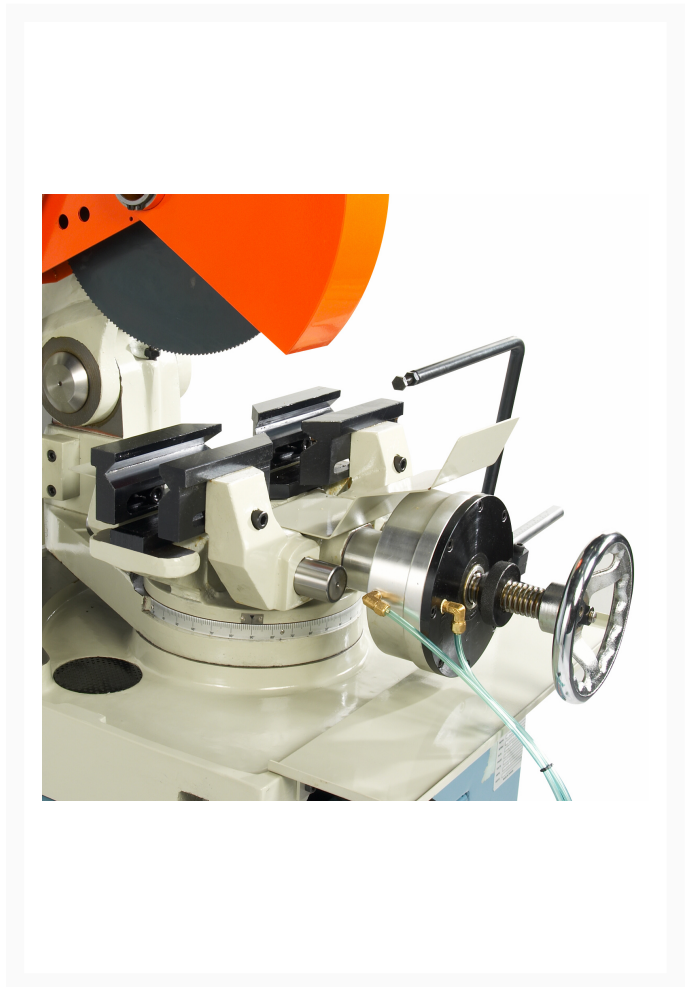

Manual Cold Saw CS-350P

Product Images

Additional Information

Stock Number	BA9-1002574
Model Number	CS-350P
Motor (HP)	4.0 / 3.0 hp
Prop 65	Cancer and Reproductive Harm
Solid Round at 45 Degrees (In.)	1.575"
Solid Round at 90 Degrees (In.)	2.362"
Style (Type)	Dual Action, Self Centering
Tubing Rectangle at 45 Degrees (In.)	2.953" x 2.362"
Tubing Rectangle at 90 Degrees (In.)	4.25" x 3.5"
Tubing Round at 45 Degrees (In.)	2.953"
Tubing Square at 45 Degrees (In.)	2.953" x 2.953"
Tubing Square at 90 Degrees (In.)	4.331"
Weight (Lbs.)	850