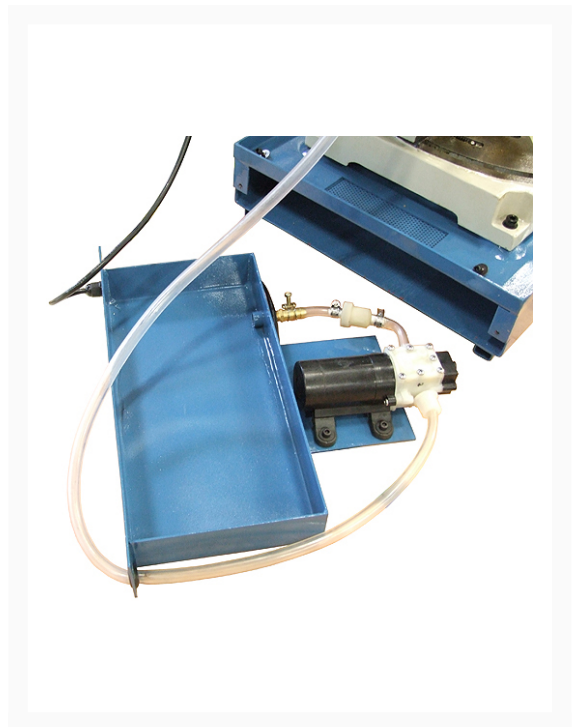

Manually Operated Coldsaw CS-225M

Product Images

Short Description

Additional Information

Stock Number	BA9-1013715
Model Number	CS-225M-V2
Motor (HP)	1 hp
Prop 65	Cancer and Reproductive Harm
Solid Round at 45 Degrees (In.)	1.5"
Solid Round at 90 Degrees (In.)	1.75"
Style (Type)	Dual Action, Self Centering
Tubing Round at 45 Degrees (In.)	2.125"
Tubing Square at 45 Degrees (In.)	2" x 2"
Tubing Square at 90 Degrees (In.)	2.5"
Weight (Lbs.)	200
Gross Weight	200.0