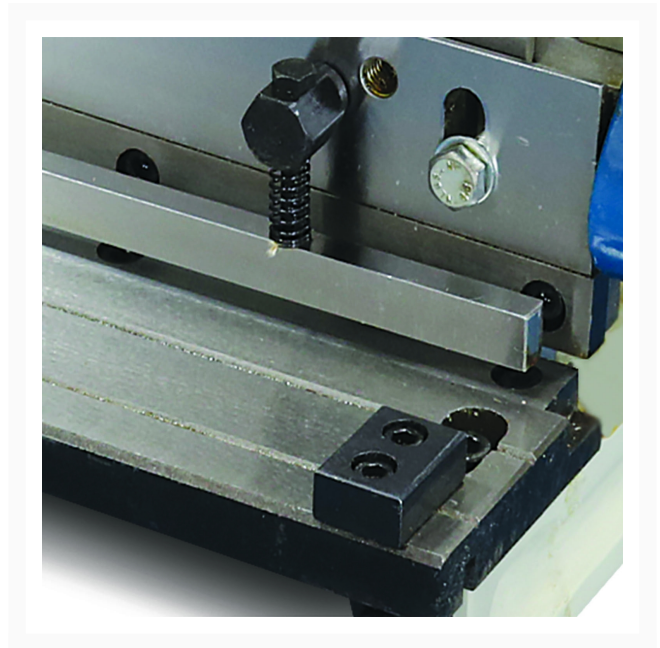

Shear Brake Roll SBR-1220

Product Images

Short Description

Additional Information

Stock Number	BA9-1006957
Model Number	SBR-1220
Prop 65	Cancer and Reproductive Harm
Shearing Capacity (Gauge)	20.0000
Warranty	1 Year
Weight (Lbs.)	135
Gross Weight	135.0
Rolling Capacity (Gauge)	20 ga. (.036")