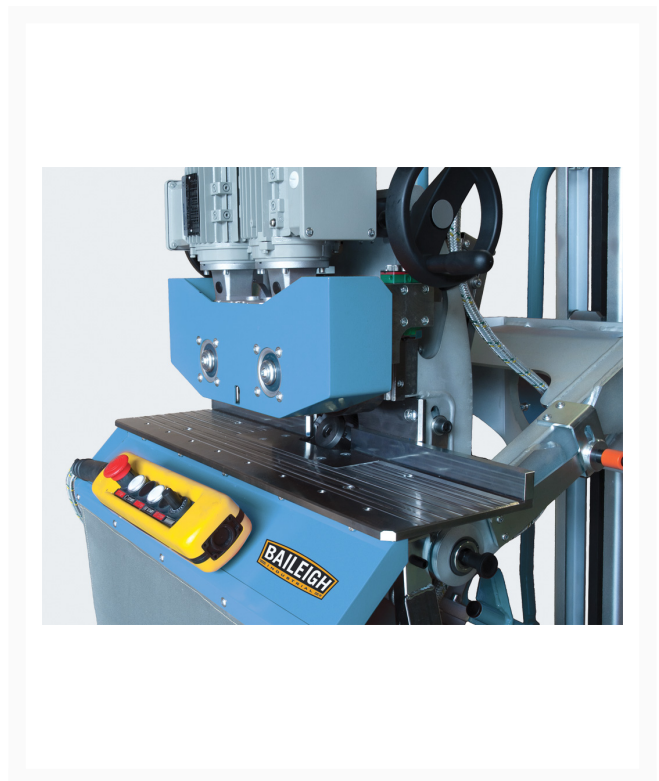

Double Sided Beveling Machine - (CM-50DS)

Product Images

Short Description

Additional Information

Stock Number	BA9-1008489
Model Number	CM-50DS
Warranty	1 Year
Prop 65	Cancer and Reproductive Harm
Weight (Lbs.)	790
Gross Weight	790.0