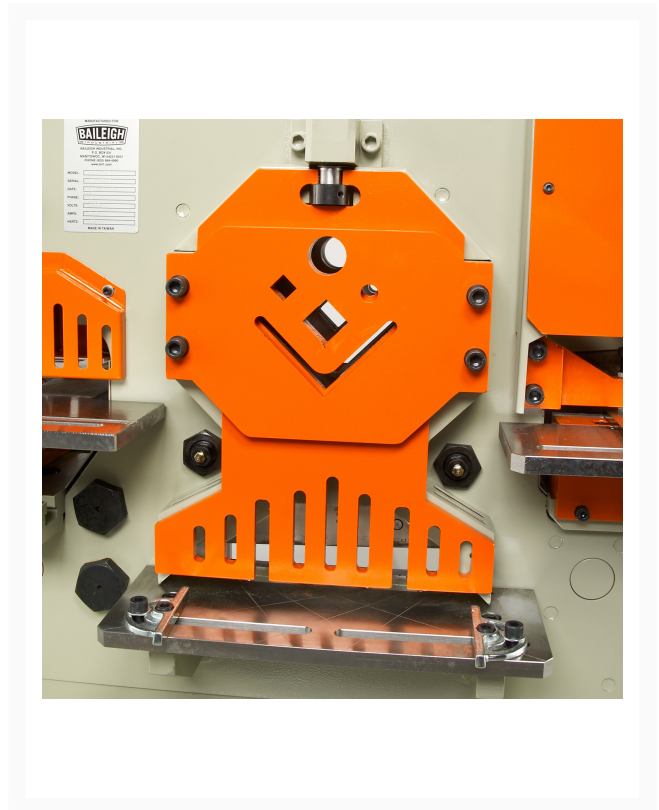

Hydraulic Ironworker SW-623

Product Images

Short Description

Additional Information

Stock Number	BA9-1007812
Flat Bar Shear Max Capacity (In.)	13.50" x .5"
Flat Bar Shear Work Height (In.)	31.5"
Gross Weight (Lbs)	2465
Model Number	SW-623
Motor (HP)	5 hp
Prop 65	Cancer and Reproductive Harm
Punch Max Capacity (In.)	1.125" x .625"
Rating (Tons)	62
Shipping Dimensions (L x W x H) (In.)	60x48x76
Warranty	1 Year
Weight (Lbs.)	2465
Gross Weight	2465.0
Blade Length (In.)	14.125"
Input Power	220V / 3-phase
Stroke Length (In.)	2
Throat Depth (In.)	8"
Work Height (In.)	39.5