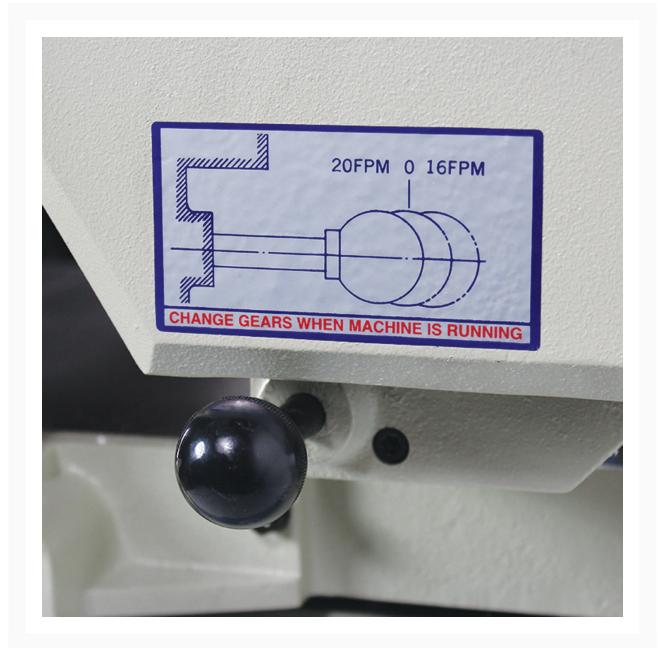

# Industrial Planer IP-208

## Product Images

---

## Additional Information

---

Stock Number	BA9-1004940
Cutterhead Diameter (In.)	3-1/4"
Dust Port Outside Diameter (In.)	5
Model Number	IP-208
Motor Power (HP)	5
Motor Voltage (V.)	220V Single Phase
Number of Knives	4
Prewired Voltage (V.)	220
Prop 65	Cancer and Reproductive Harm
Table Height from Floor (In.)	Manual
Type of Cutterhead	Straight Knife