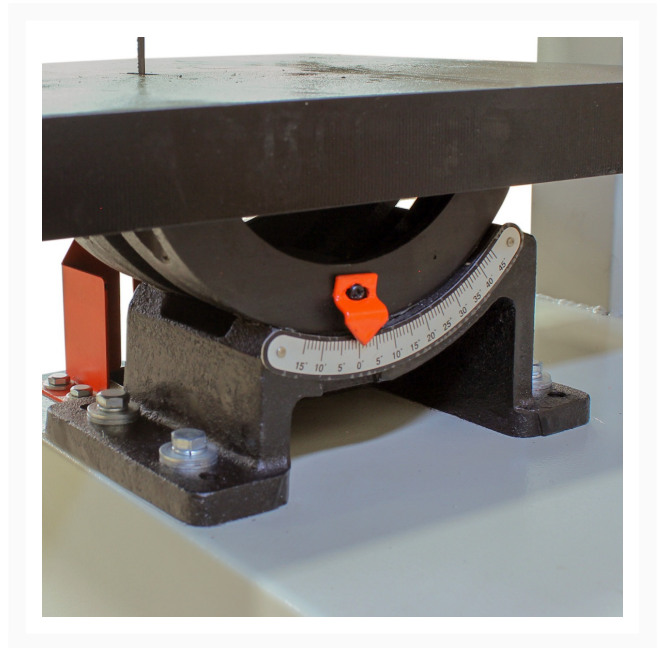

Vertical Bandsaw | BSV-14VS-V2

Product Images

Short Description

Additional Information

Stock Number	BA9-1230388
Accessories	Included Accessories
Blade Length (In.)	105.11" - 115.03"
Blade Speed (RPM)	110 - 1200 FPM
Blade Thickness	0.032
Blade Width (In.)	0.118" - 0.51"
Drive	A55 (two pieces)
Input Power	110 Volt
Model Number	BSV-14VS-V2
Motor (HP)	1 HP ~ 110V
Prop 65	Cancer and Reproductive Harm
Shipping Dimensions (L x W x H) (In.)	60" x 45" x 81"
Table Tilt (Deg.)	15° Left, 15° Right, 15° Front, 15° Back
Throat Depth (In.)	13.97"
Weight (Lbs.)	799