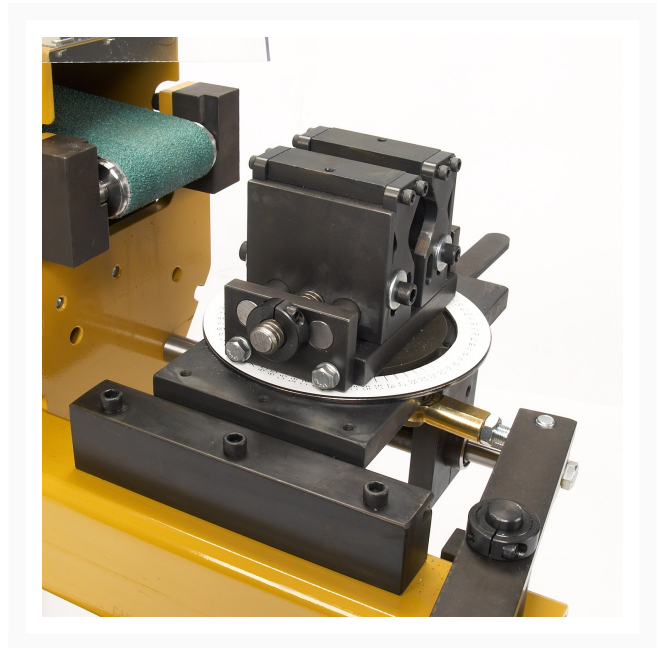

# Abrasive Tube Notcher | TN-600

## Product Images

---

## Additional Information

---

Stock Number	BA9-TN600
Belt Size (W x L) (In.)	6" x 79"
Belt Speed (SFPM)	5400 (fpm)
Model Number	TN-600
Motor (HP)	5 hp
Prop 65	Cancer and Reproductive Harm
Warranty	1 Year
Weight (Lbs.)	475
Gross Weight	475.0