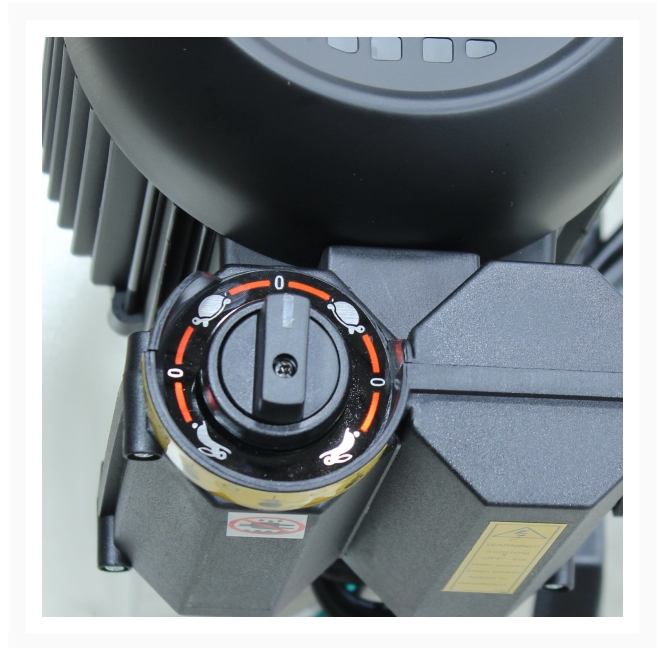

Cabinet Power Feeder | PF-7500

Product Images

Short Description