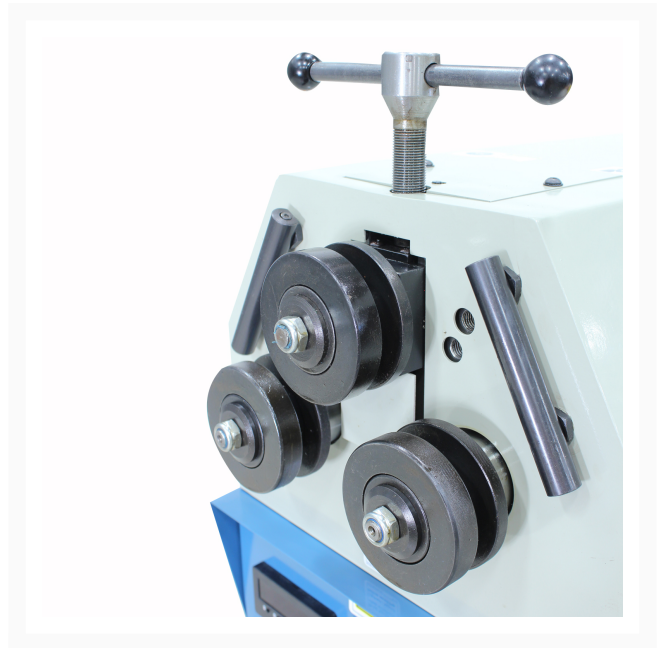

Manual Roll Bender - (R-M20-220)

Product Images

Short Description

Additional Information

Stock Number	BA9-1006850
Model Number	R-M20-220
Motor Voltage (V.)	220
Prop 65	Cancer and Reproductive Harm
Style (Type)	Manual Roll Bender
Warranty	1 Year
Weight (Lbs.)	420
Gross Weight	420.0