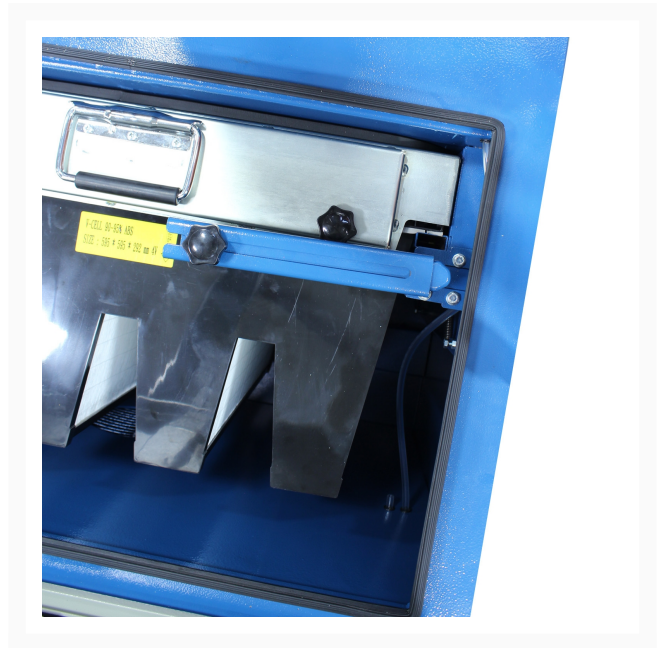

Portable Fume Extractor - FE-850

Product Images

Short Description

Additional Information

Stock Number	BA9-1017591
Extractor Arm	6"OD x 10' length
Filter Size (W x L x D) (In.)	Stainless steel mesh(21.8" x 11.6")- Aluminum mesh(21.25" x 17.25" x 7/8") - Pre-pleated filter(23.3" x 23.3" x 1.5") - HEPA filter(24" x 24" x 11.5")
Filter Type	Four Stage (Stainless steel mesh - Aluminum mesh - Pre-pleated filter - HEPA filter)
Inlet Size (NPT) (In.)	6"
Input Power	110V
Model Number	FE-850
Number Of Filters	4.0000
Prop 65	Cancer and Reproductive Harm
Shipping Dimensions (L x W x H) (In.)	69x44x24 & 52x34x44
Weight (Lbs.)	675
Filter Size (L x W x H) (In.)	Stainless steel mesh (21.8" x 11.6") - Aluminum mesh (21.25" x 17.25" x 7/8") - Pre-pleated filter (23.3" x 23.3" x 1.5") - HEPA filter (24" x 24" x 11.5")