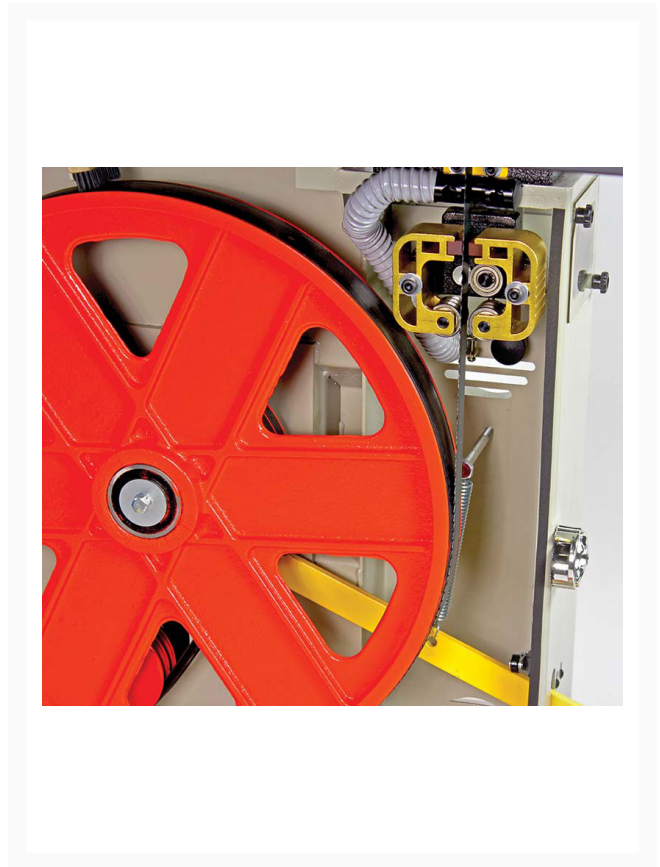

Vertical Bandsaw | WBS-22

Product Images

Short Description

Additional Information

Stock Number	BA9-1008299
Blade Size (In.)	172" Long x 1/8" to 1-1/2" Wide
Maximum Board Width (In.)	21-5/8"
Maximum Cutting Depth (In.)	16'
Model Number	WBS-22
Prop 65	Cancer and Reproductive Harm
Shipping Dimensions (L x W x H) (In.)	60x44x93
Table Width (In.)	30"
Warranty	1 Year
Weight (Lbs.)	950
Gross Weight	900.0