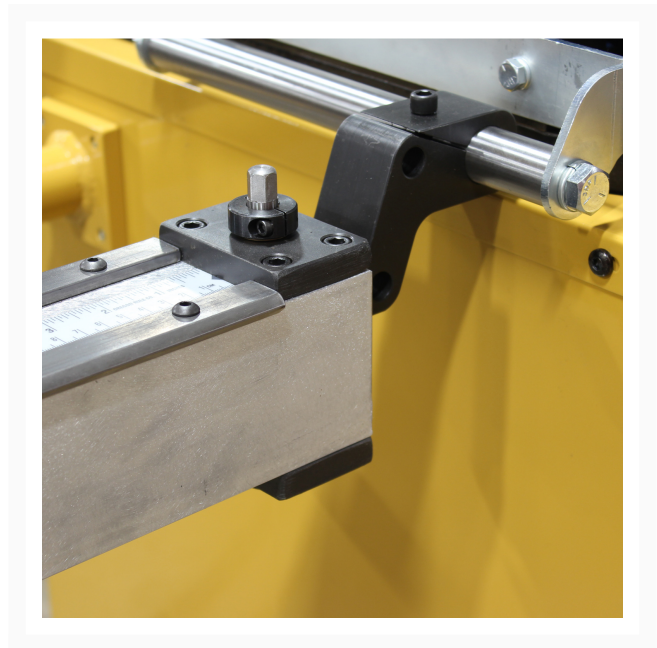

10' Rotary Positioning Table for RDB-350 (IDX-350-10)

Product Images

Short Description