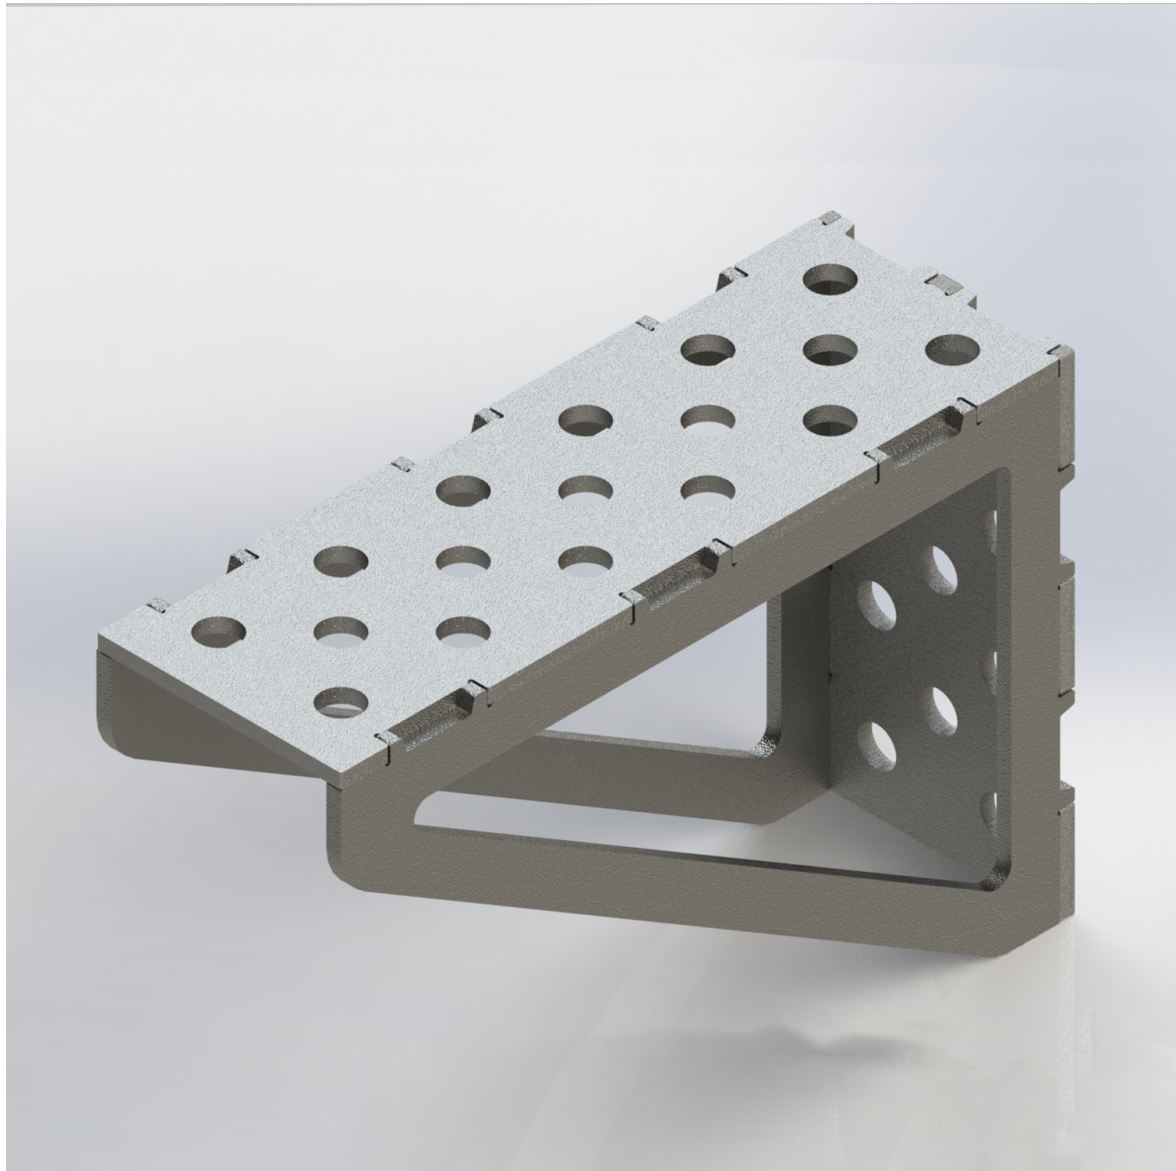

11.75"x7.75"x4" Angle Block(WJT-AB1174UW-16)

Product Images

Short Description

Additional Information

Stock Number	BA9-1232670
Compatibility	Any table that uses a 16mm hole
Fixture Holes	16mm
Model Number	WJT-AB1174UW-16
Prop 65	Cancer and Reproductive Harm
Gross Weight	1.0
Distance Between Centers (Mm.)	50
Material Type	SS41 Carbon Steel
Steel Frame Thickness (In.)	1/4