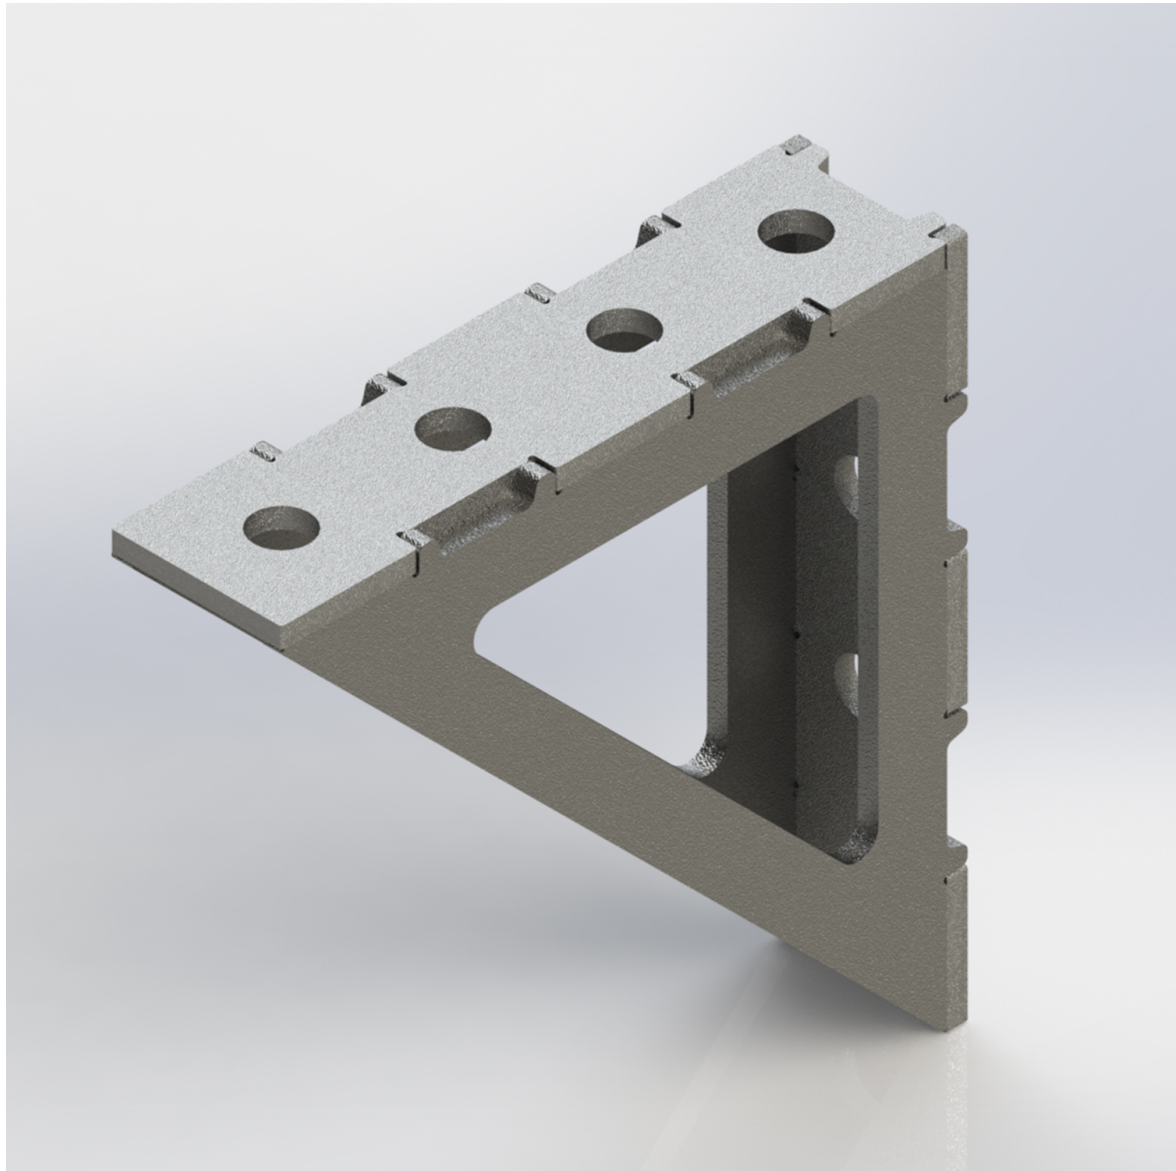

# 7.75"x7.75"x2" Angle Block(WJT-AB772UW-16)

## Product Images

---

## Additional Information

---

Stock Number	BA9-1232673
Compatibility	Any table that uses a 16mm hole
Fixture Holes	16mm
Model Number	WJT-AB772UW-16
Gross Weight	1.0
Distance Between Centers (Mm.)	50
Material Type	SS41 Carbon Steel
Steel Frame Thickness (In.)	1/4