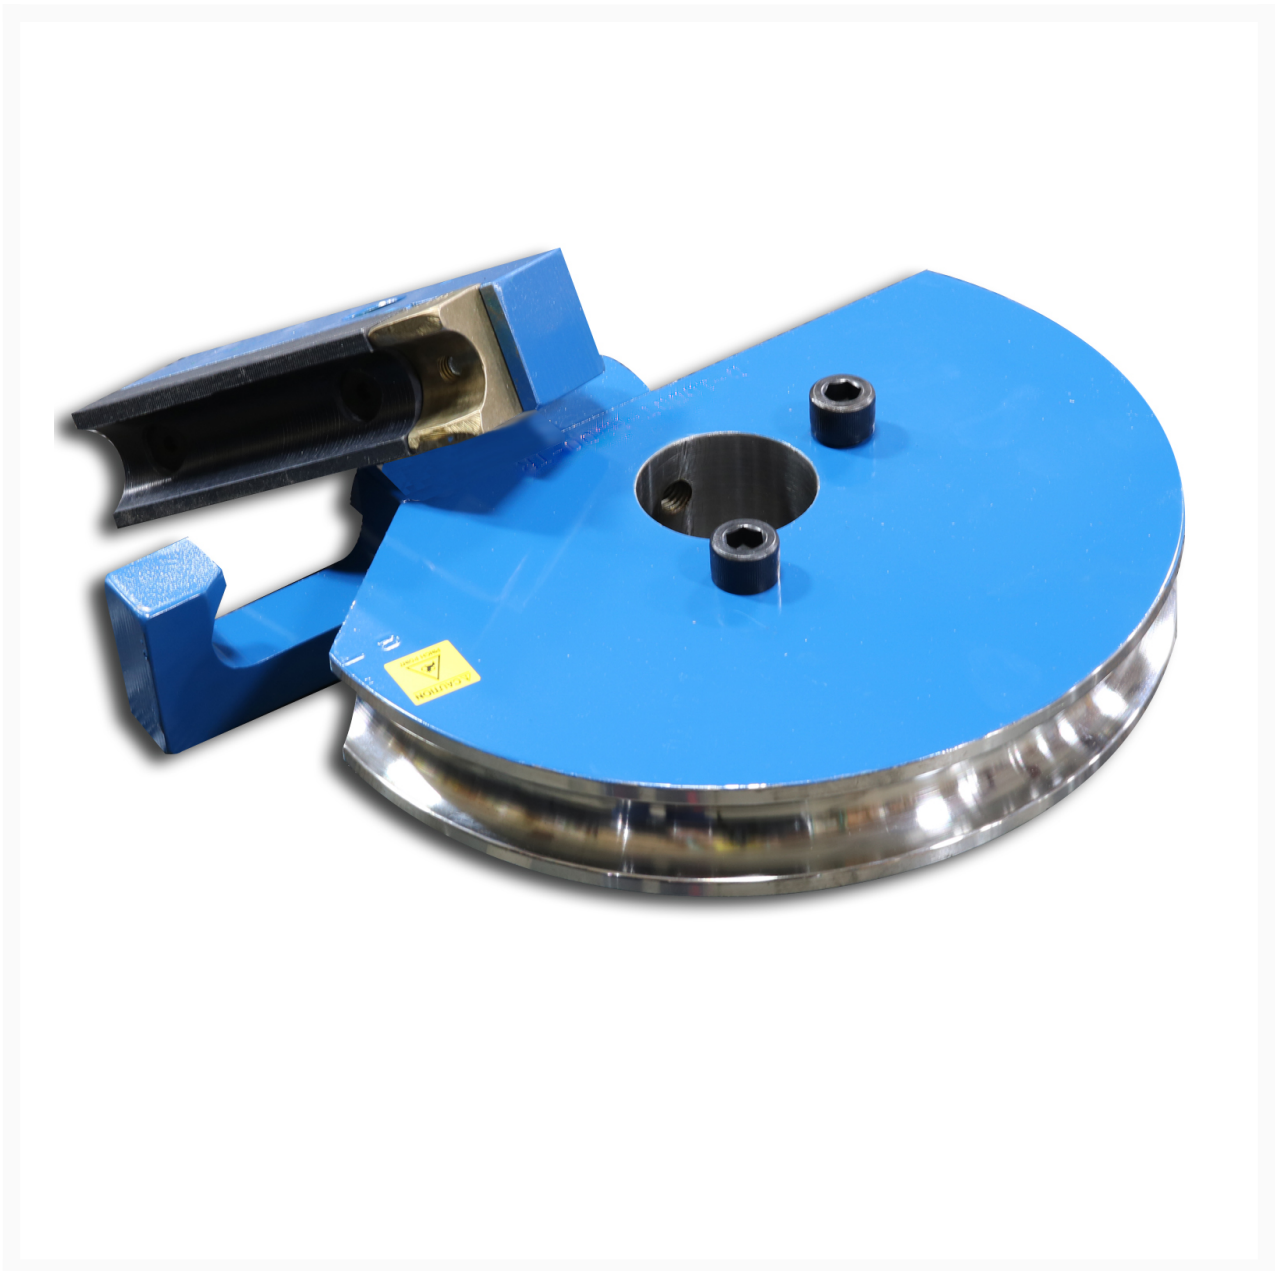

# 2" Round Tube Die Set 7" CLR | DS-2000T-R700

## Product Images

---

## Additional Information

---

Stock Number	BA9-DS2000TR700
Center Line Radius	7"
Max Bend (Degrees)	180.0000
Model Number	DS-2000T-R700-TR
Prop 65	Cancer and Reproductive Harm
Recommended Wall Thickness	0.109
Warranty	No value
Gross Weight	86.35
Material Dimension (In.)	2"