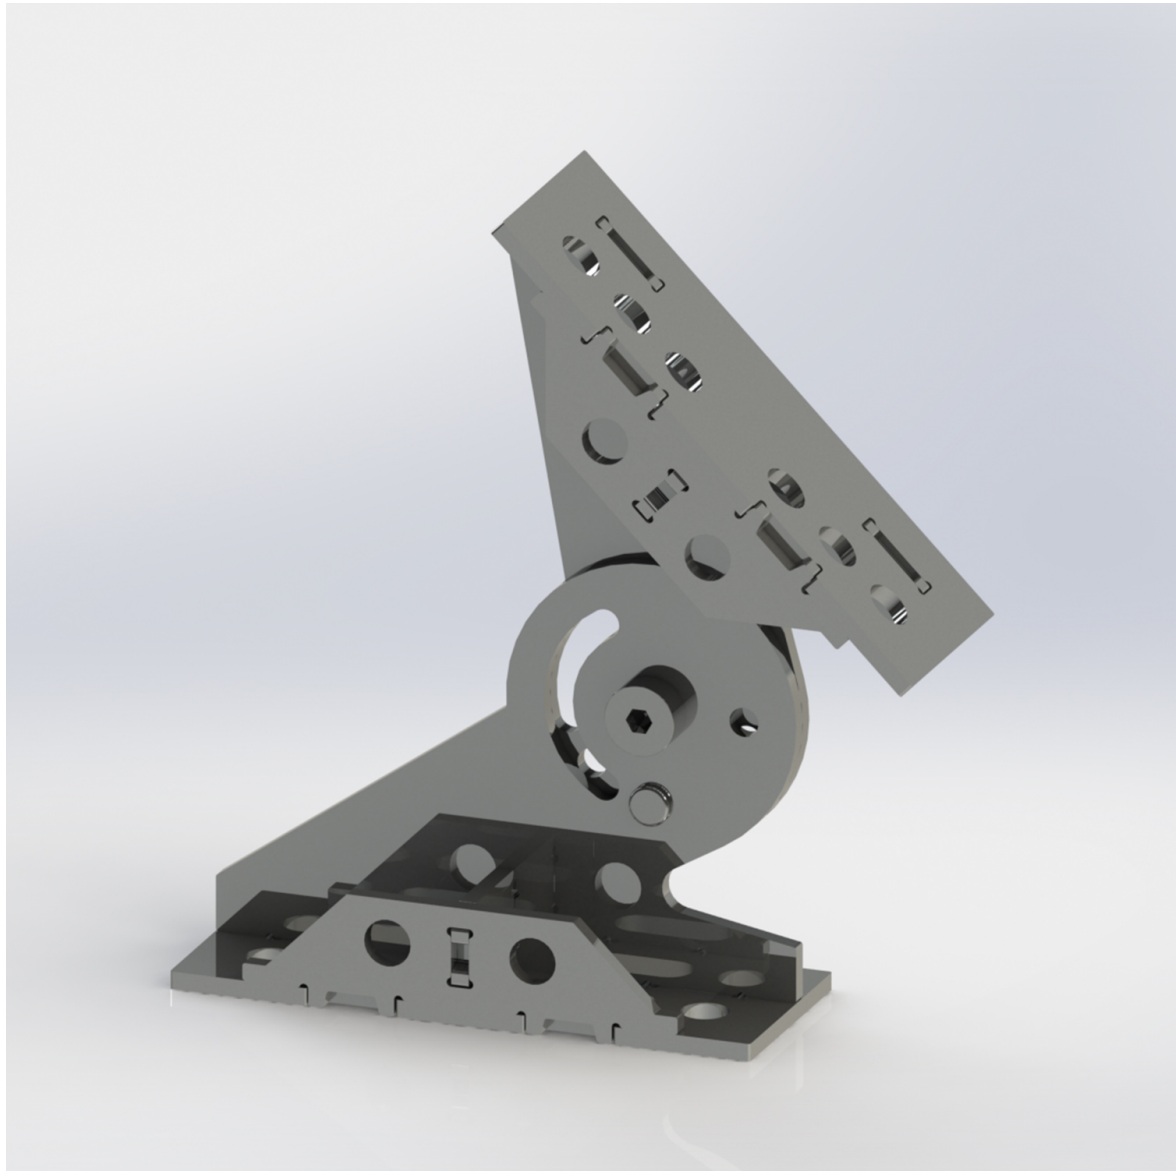

# 8"x8"x3" ADJUSTABLE SQUARE(WJT-AS883UW-16)

## Product Images

---

## Additional Information

---

Stock Number	BA9-1232675
Compatibility	Any table that uses a 16mm hole
Fixture Holes	16mm
Model Number	WJT-AS883UW-16
Prop 65	Cancer and Reproductive Harm
Range of Measurement	180 degrees
Gross Weight	1.0
Distance Between Centers (Mm.)	50
Material Type	SS41 Carbon Steel
Steel Frame Thickness (In.)	1/4